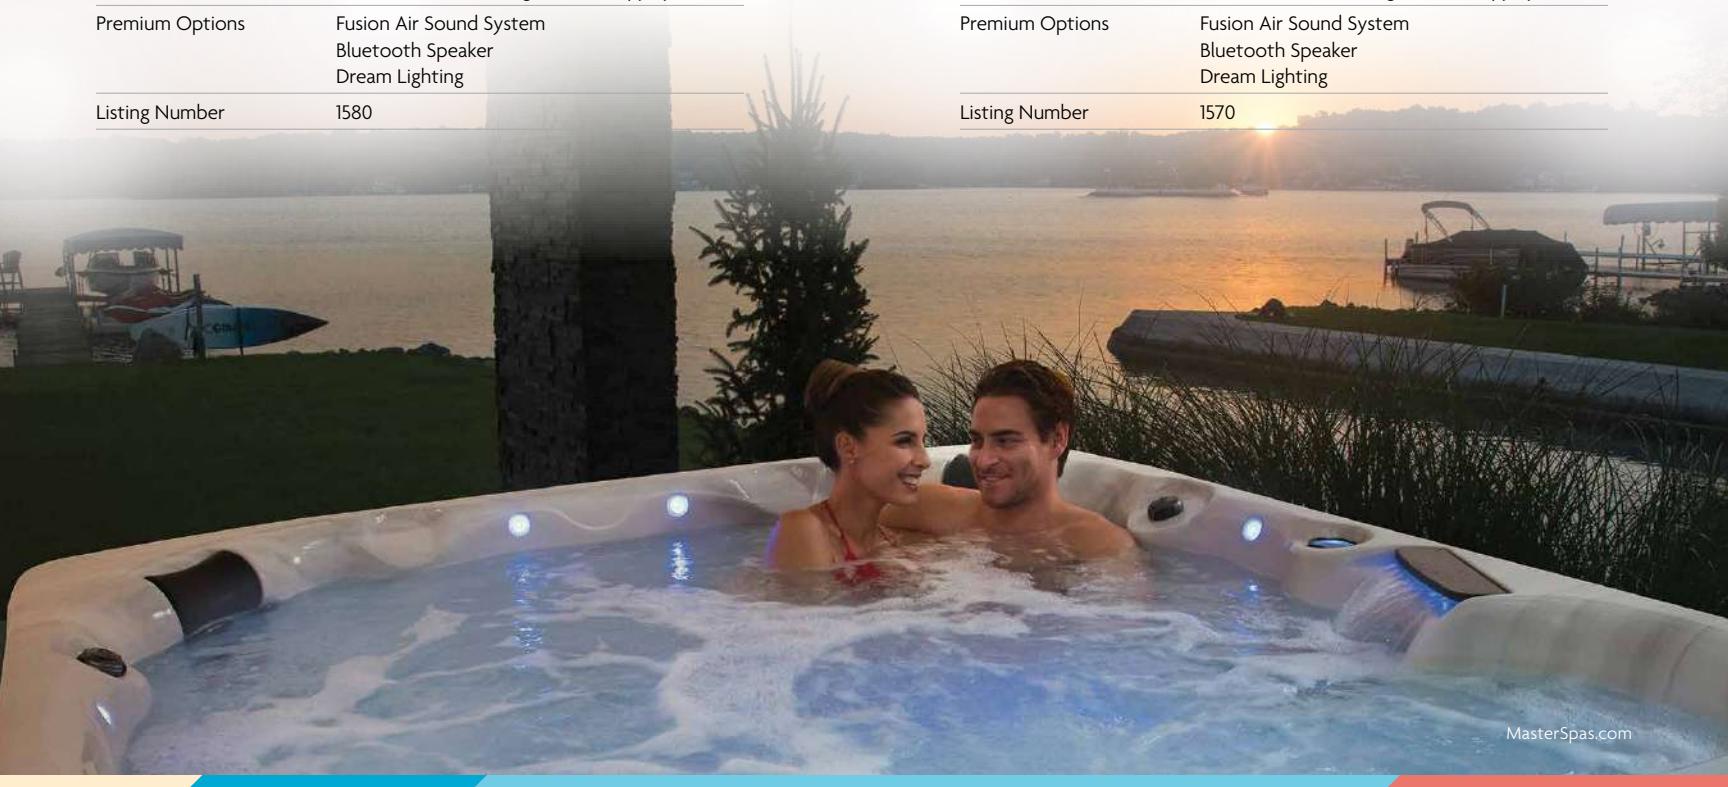

PRECISION 7

Dimensions	84" x 84" x 36" (214 cm x 214 cm x 92 cm)
Weight: (Dry/Full)	770 lbs (349 kg) / 5,405 lbs (2,452 kg)
Water Capacity	400 Gallons (1,514 L)
Power Requirements	240 V / 50 Amp
Seating Capacity	7
Stainless Steel Jets	38
Pumps	2
Water Features	1
Filtration	EcoPur® Charge
LED Lighting	Interior LED Lighting Backlit Cupholders
Exclusive Features	StressRelief Neck and Shoulder Seat™ Master Force™ Bio-Magnetic Therapy System
Premium Options	Fusion Air Sound System Bluetooth Speaker Dream Lighting
Listing Number	1570