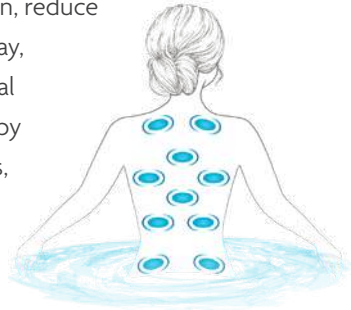

STAINLESS STEEL JETS

Stainless steel jets provide a luxe look with superior durability.

ENERGY EFFICIENCY

Every hot tub is built to not only meet but to exceed stringent energy-efficiency regulations. The craftsmanship results in what really matters — a superior experience and savings for you and your monthly utility bill.

MAGNETIC THERAPY

Our exclusive Master Force™ Bio-Magnetic Therapy System offers the benefits of magnetic therapy in the comfort of a hot tub. Magnetic therapy has been used for centuries to help relieve pain, improve circulation, reduce swelling, and alleviate stiffness. Today, more and more doctors and physical therapists are using magnetic therapy for the treatment of back problems, arthritis, and sports injuries.

That's why Master Spas, after extensive research and development, chose to combine the proven benefits of hydrotherapy with the pain-relieving comfort of bio-magnetic therapy. Our Master Force Bio-Magnetic Therapy System applies strategically placed magnets to two pressure points behind the neck and eight throughout the shoulders, back, and seat areas in our exclusive StressRelief Neck and Shoulder Seat.