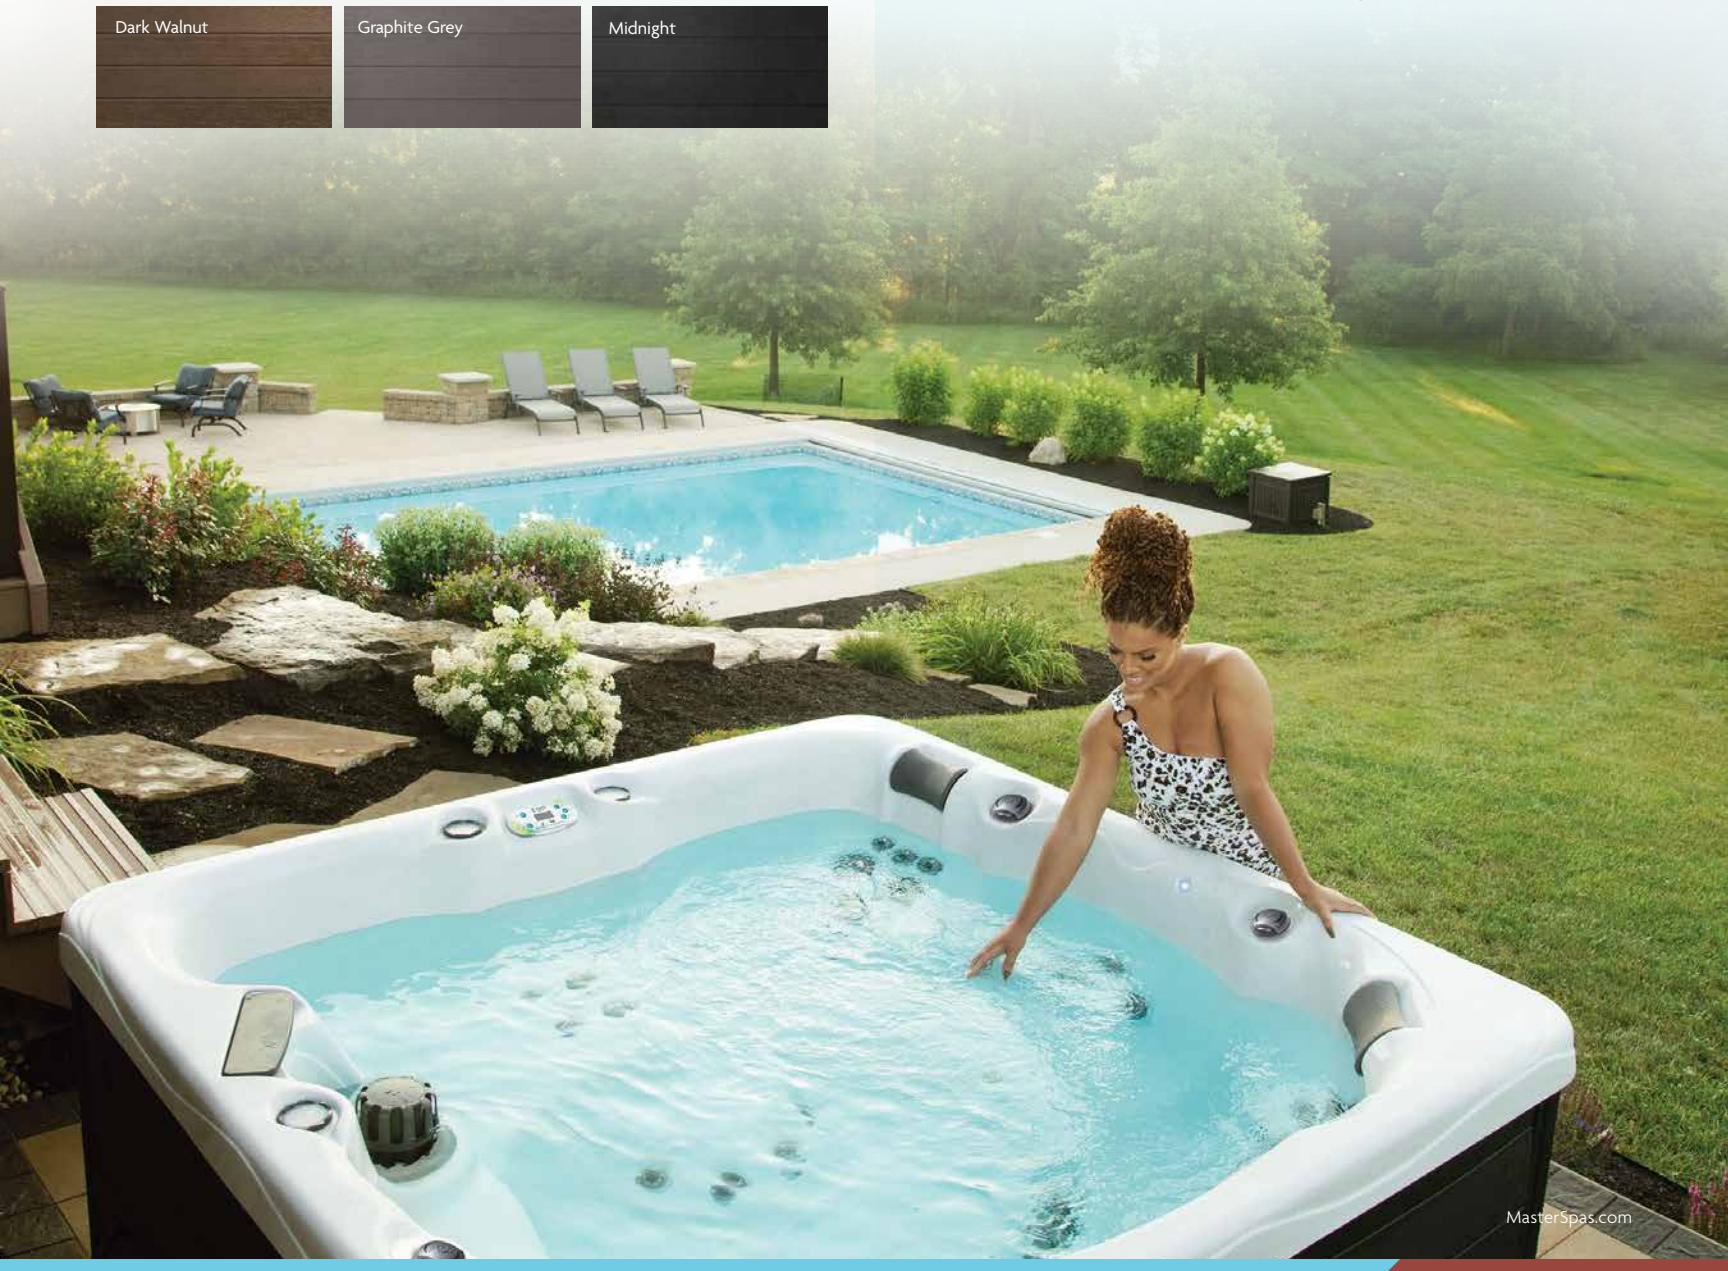

PREMIUM OPTION

FUSION AIR SOUND SYSTEM Four interior, water-resistant speakers and a subwoofer maximizes the sound quality of your music. The system includes a water-resistant remote and connects quickly and easily to your phone or other device via Bluetooth, allowing you to stream your favorite station or playlist.

BLUETOOTH SPEAKER Whether you are hanging out with loved ones or want to create a moment of calm, the right playlist can help you set the mood. This sound system has 40W power and a bass boost with up to 10 hours of playtime. It's designed to easily rest on the water features of the spa for superior sound quality.

DREAM LIGHTING Beautiful soft streams of light accent the exterior corners of your hot tub at night.