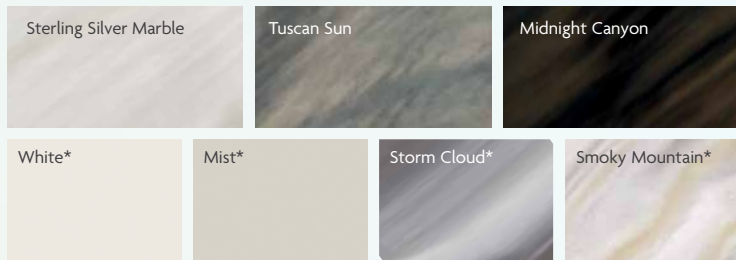

SHELL COLORS

Complement the color of your spa with the skirting of your choice for a distinctive combination that's truly your own.

*Optional; not available on the Balance 9

SKIRTING COLORS

DuraMaster Premium™ skirting is made of high-impact, weatherable polymer. This skirting has virtually no fading and is so durable, that it comes with a lifetime warranty.