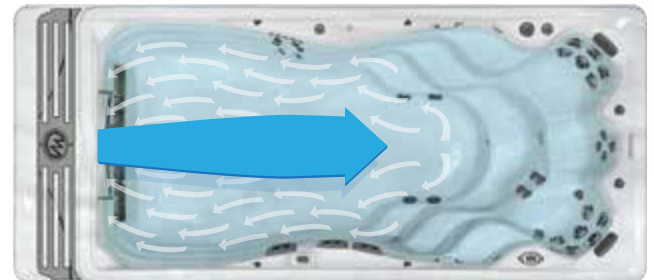

### THE SHAPE OF A BETTER CURRENT

Swimmers and people who exercise will benefit from an improved swim experience. The unique curved design of a Michael Phelps Signature Swim Spa allows for water to travel along the bottom and curved walls, outside of the main stream of water, reducing turbulence and creating a smoother current.